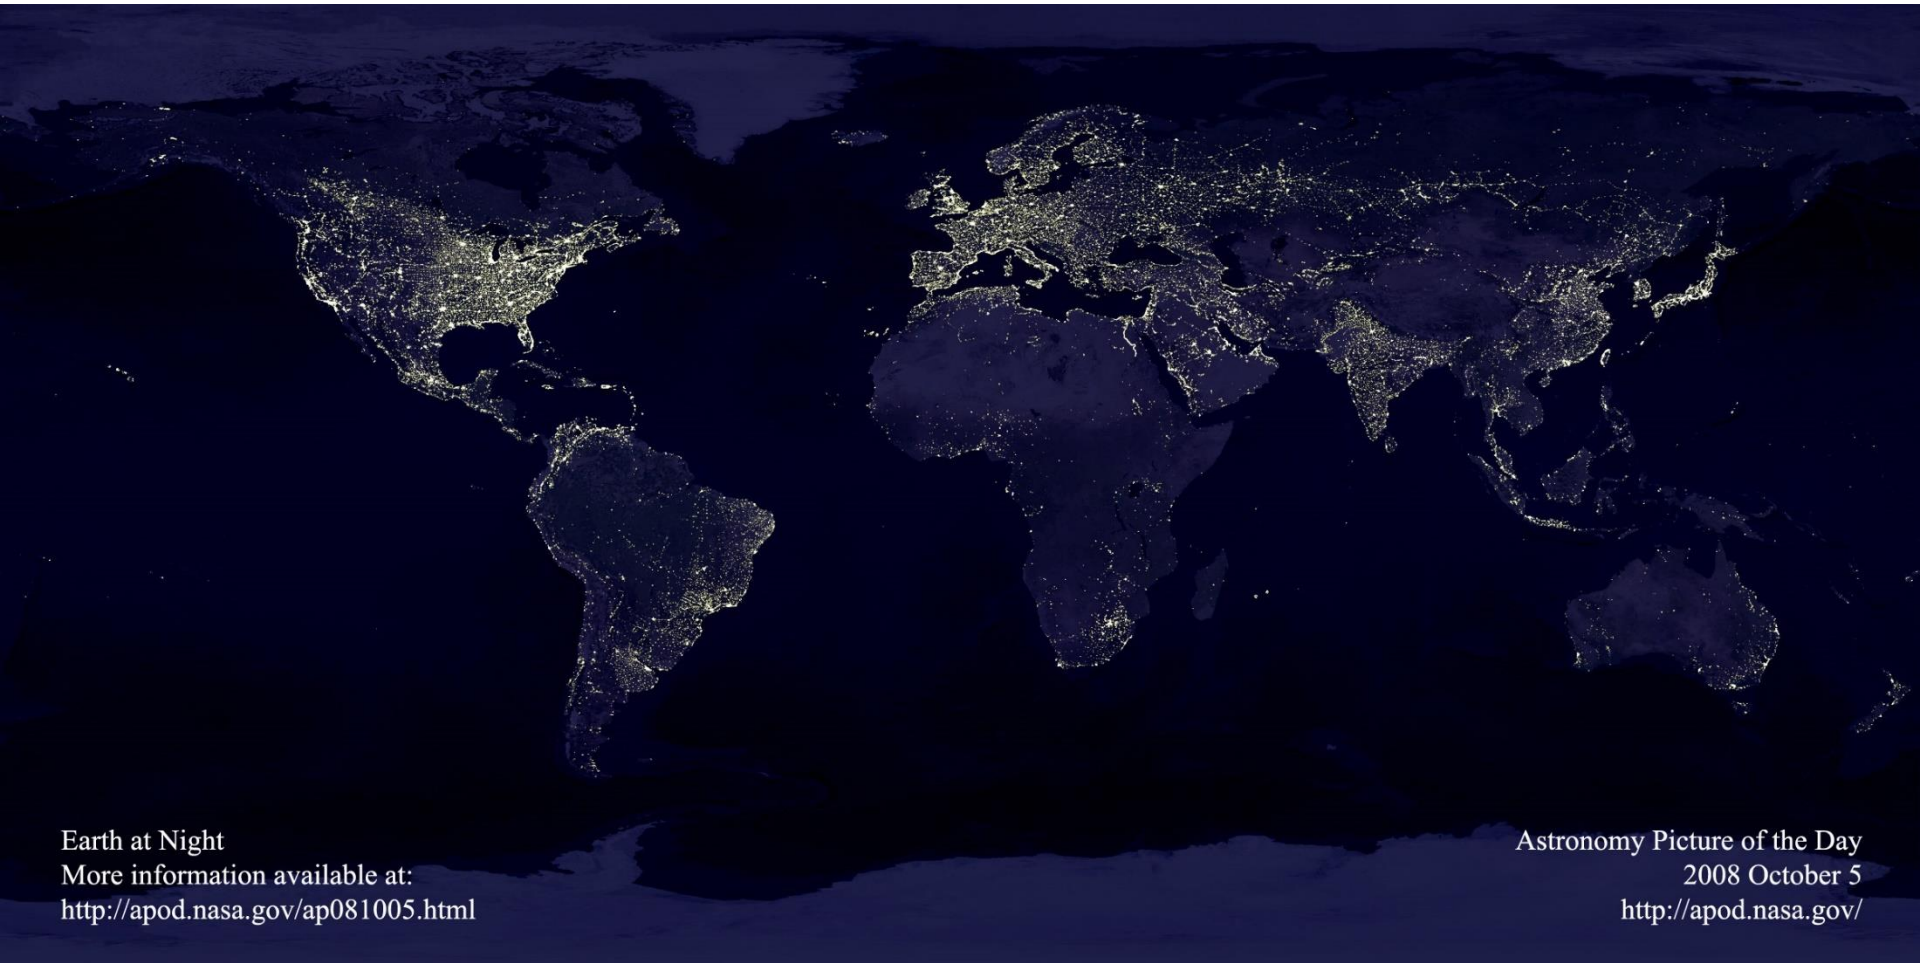

What is a Dark Sky?

RLEP

2017

Earth at Night
More information available at:
<http://apod.nasa.gov/ap081005.html>

Astronomy Picture of the Day
2008 October 5
<http://apod.nasa.gov/>

Bortle Scale Number	Color on Map	Limiting Magnitude	Sky Type	Description
1		8	Excellent Dark Site	Airglow is very weak and near horizon Zodiacal Light is across the night sky Milky Way casts shadows
2		7.5	Dark Site	Airglow is weakly visible Zodiacal Light casts shadows Milky way is very detailed
3		7	Rural	Clouds are faintly lit at horizon Zodiacal light visible well above horizon Milky Way appears complex
4		6.5	Rural/ Suburban	Clouds are lit only at horizon Zodiacal Light is visible halfway above horizon Milky Way structure starts to show
5		6	Suburban	Clouds and ground are faintly lit Some Zodiacal Light Milky Way is slightly more visible overhead
6		5.5	Bright Suburban	The sky glows gray at horizon Constellations are visible Milky Way visible overhead
7		5	Suburban/ Urban	The sky has a gray/yellow glow Bright constellations are visible No Milky Way
8		4.5	City	The sky has an orangeish glow Brightest constellations are visible No Milky Way
9		4 at best	Inner-City	The sky has a bright glow Only bright stars are visible No Milky Way

Light Pollution Map - Virginia

Natural unpolluted starry sky

Night Sky Brightness Comparison Nomogram (design by H. Spoelstra)

9
Inner City sky

7
Suburban/urban
transition

5
Suburban sky

3
Rural sky

1
Excellent dark
sky site

LIGHT POLLUTION LEVEL - 3
CRATER LAKE NATIONAL PARK, OR

Class 3: Rural sky

LIGHT POLLUTION LEVEL - 2
LASSEN NATIONAL PARK, CA

Class 2: Typical truly dark site

“Lost in Light” by Sriram Murali

LIGHT POLLUTION LEVEL - 1
EUREKA DUNES, DEATH VALLEY NP, CA

Class 1: Excellent dark-sky site

LIGHT POLLUTION LEVEL - 8
SAN JOSE, CA

LIGHT POLLUTION LEVEL - 1
EUREKA DUNES, DEATH VALLEY NP, CA

Side-by-Side Comparison