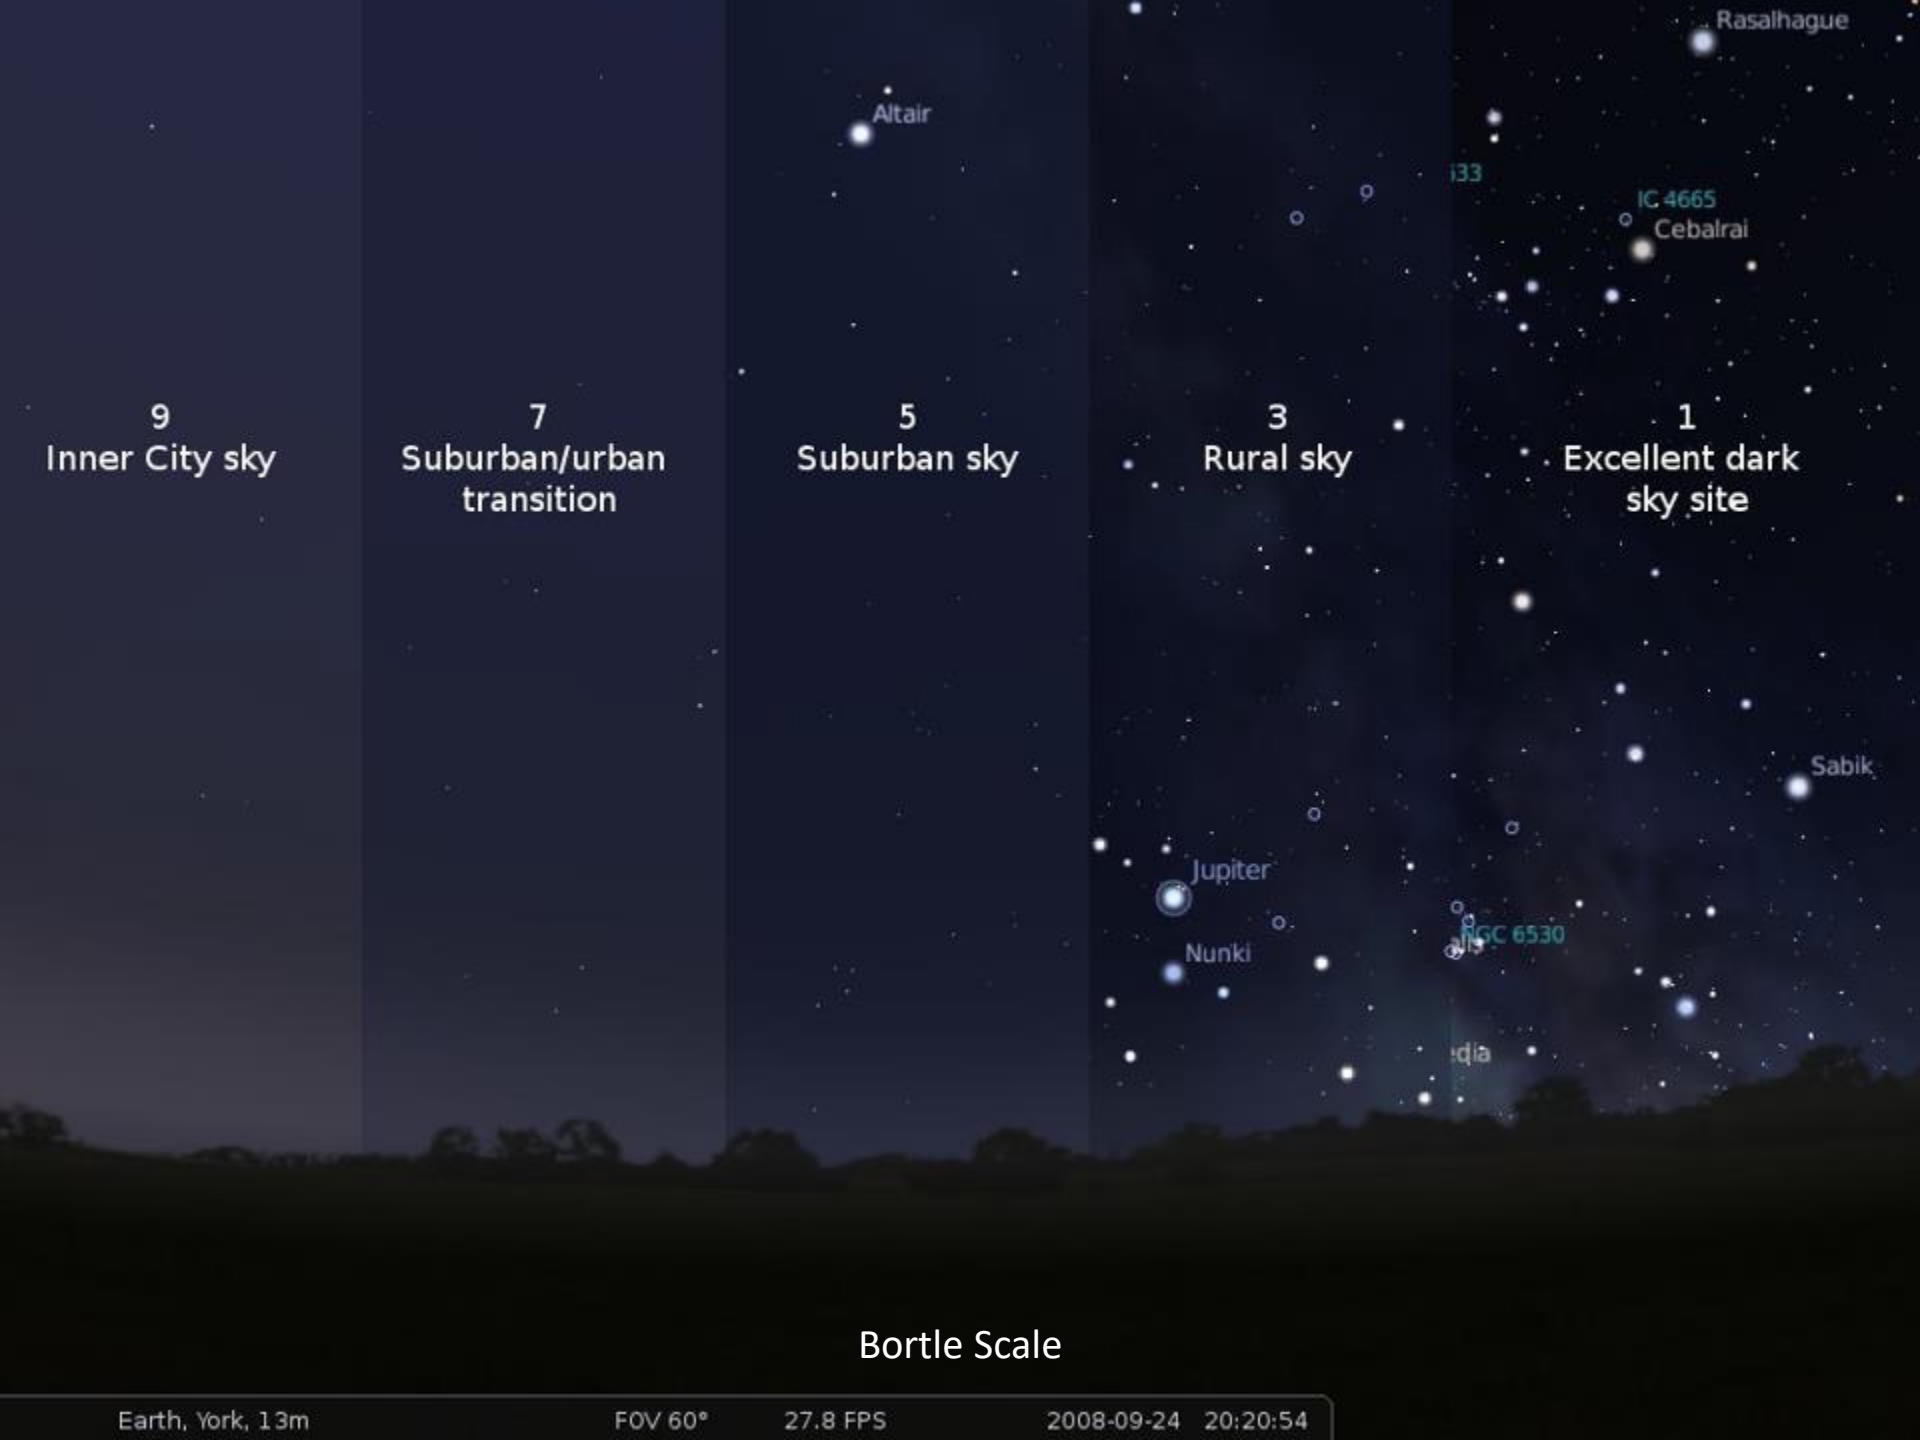

What is a Dark Sky?

RLEP

2017

Earth at Night
More information available at:
<http://apod.nasa.gov/ap081005.html>

Astronomy Picture of the Day
2008 October 5
<http://apod.nasa.gov/>

Bortle Scale Number	Color on Map	Limiting Magnitude	Sky Type	Description
1		8	Excellent Dark Site	Airglow is very weak and near horizon Zodiacal Light is across the night sky Milky Way casts shadows
2		7.5	Dark Site	Airglow is weakly visible Zodiacal Light casts shadows Milky way is very detailed
3		7	Rural	Clouds are faintly lit at horizon Zodiacal light visible well above horizon Milky Way appears complex
4		6.5	Rural/ Suburban	Clouds are lit only at horizon Zodiacal Light is visible halfway above horizon Milky Way structure starts to show
5		6	Suburban	Clouds and ground are faintly lit Some Zodiacal Light Milky Way is slightly more visible overhead
6		5.5	Bright Suburban	The sky glows gray at horizon Constellations are visible Milky Way visible overhead
7		5	Suburban/ Urban	The sky has a gray/yellow glow Bright constellations are visible No Milky Way
8		4.5	City	The sky has an orangeish glow Brightest constellations are visible No Milky Way
9		4 at best	Inner-City	The sky has a bright glow Only bright stars are visible No Milky Way

Light Pollution Map - Virginia

Natural unpolluted starry sky

Night Sky Brightness Comparison Nomogram (design by H. Spoelstra)

9
Inner City sky

7
Suburban/urban
transition

5
Suburban sky

3
Rural sky

1
Excellent dark
sky site

Class 6: Bright suburban sky

“Lost in Light” by Sriram Murali

LIGHT POLLUTION LEVEL - 5
MONTE BELLO OPEN SPACE PRESERVE, CA

Class 5: Suburban sky

LIGHT POLLUTION LEVEL - 4
PIGEON POINT LIGHTHOUSE, CA

Class 4: Rural/suburban transition

LIGHT POLLUTION LEVEL - 3
CRATER LAKE NATIONAL PARK, OR

Class 3: Rural sky

LIGHT POLLUTION LEVEL - 2
LASSEN NATIONAL PARK, CA

Class 2: Typical truly dark site

“Lost in Light” by Sriram Murali

LIGHT POLLUTION LEVEL - 1
EUREKA DUNES, DEATH VALLEY NP, CA