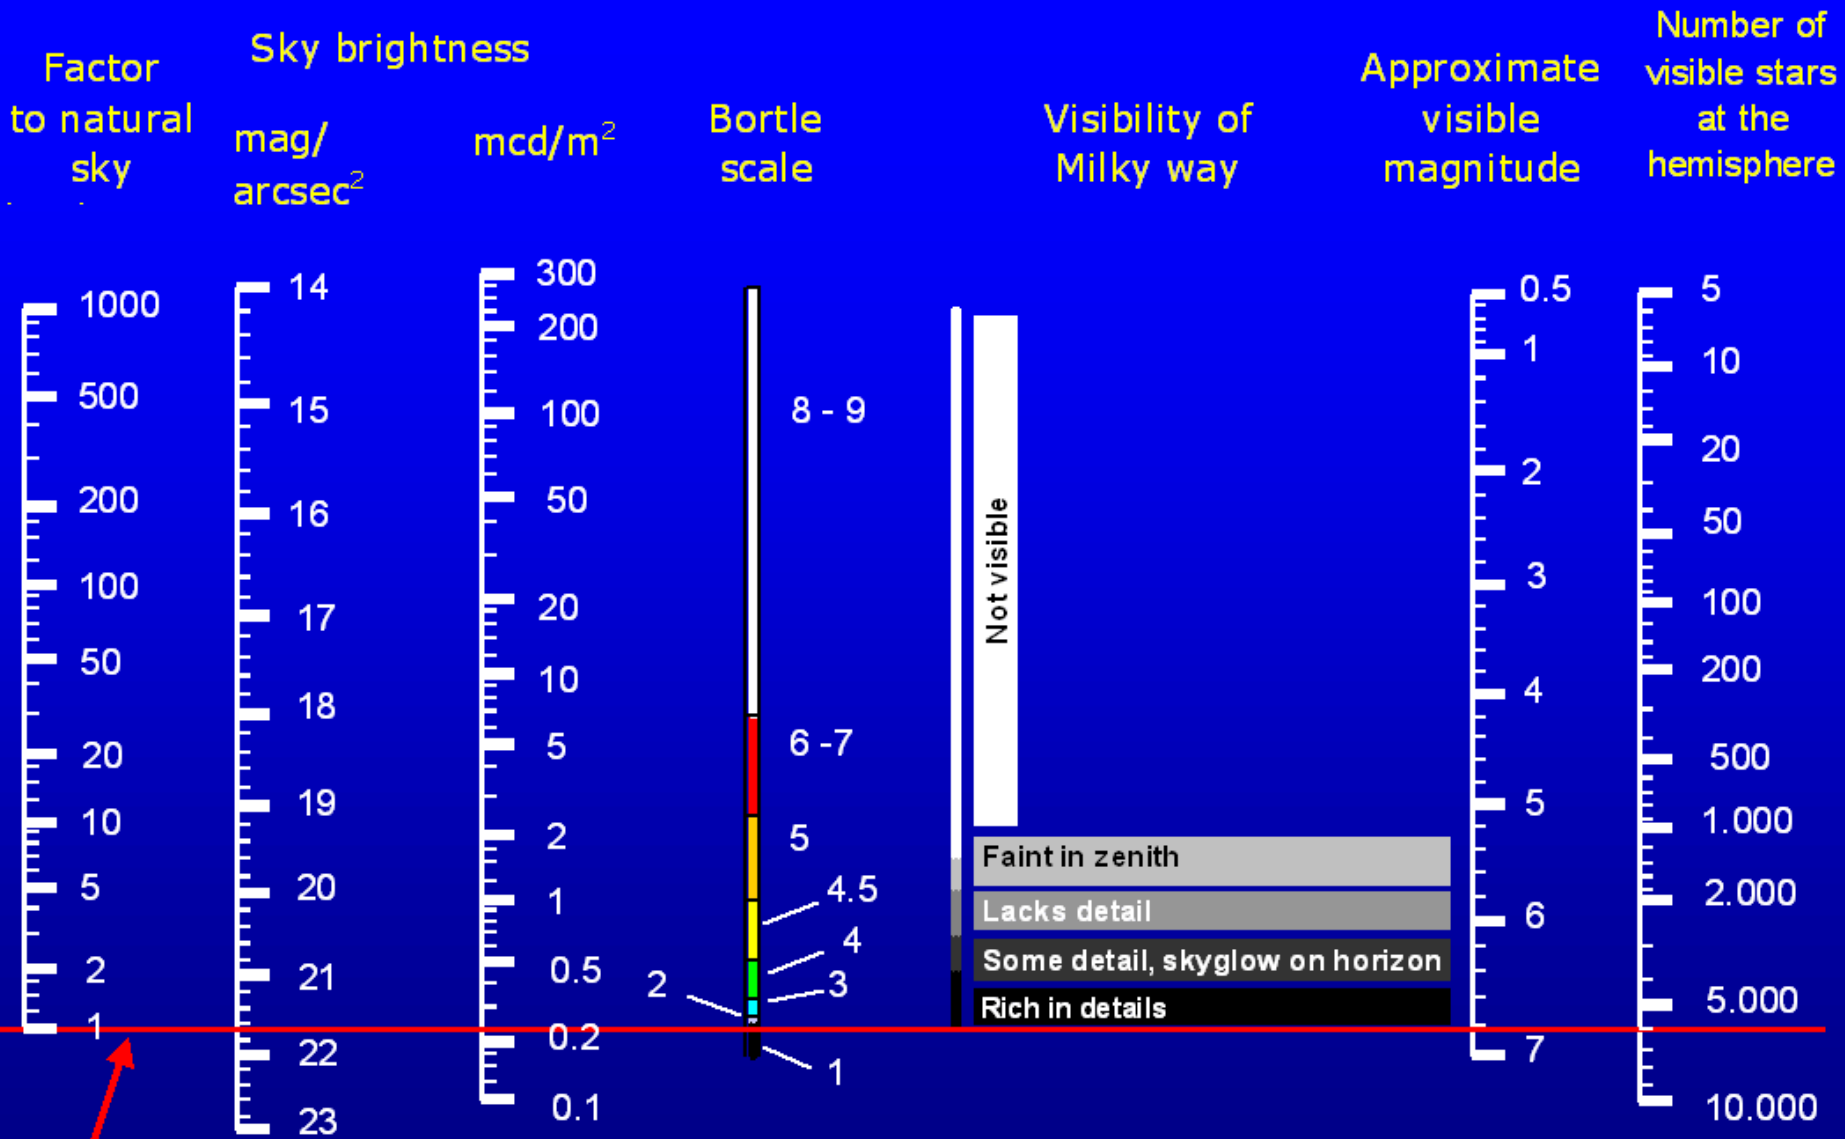

What is a Dark Sky?

RLEP

2017

Earth at Night
More information available at:
<http://apod.nasa.gov/ap081005.html>

Astronomy Picture of the Day
2008 October 5
<http://apod.nasa.gov/>

Bortle Scale Number	Color on Map	Limiting Magnitude	Sky Type	Description
1		8	Excellent Dark Site	Airglow is very weak and near horizon Zodiacal Light is across the night sky Milky Way casts shadows
2		7.5	Dark Site	Airglow is weakly visible Zodiacal Light casts shadows Milky way is very detailed
3		7	Rural	Clouds are faintly lit at horizon Zodiacal light visible well above horizon Milky Way appears complex
4		6.5	Rural/ Suburban	Clouds are lit only at horizon Zodiacal Light is visible halfway above horizon Milky Way structure starts to show
5		6	Suburban	Clouds and ground are faintly lit Some Zodiacal Light Milky Way is slightly more visible overhead
6		5.5	Bright Suburban	The sky glows gray at horizon Constellations are visible Milky Way visible overhead
7		5	Suburban/ Urban	The sky has a gray/yellow glow Bright constellations are visible No Milky Way
8		4.5	City	The sky has an orangeish glow Brightest constellations are visible No Milky Way
9		4 at best	Inner-City	The sky has a bright glow Only bright stars are visible No Milky Way

Light Pollution Map - Virginia

Natural unpolluted starry sky

Night Sky Brightness Comparison Nomogram (design by H. Spoelstra)

9
Inner City sky

7
Suburban/urban
transition

5
Suburban sky

3
Rural sky

1
Excellent dark
sky site