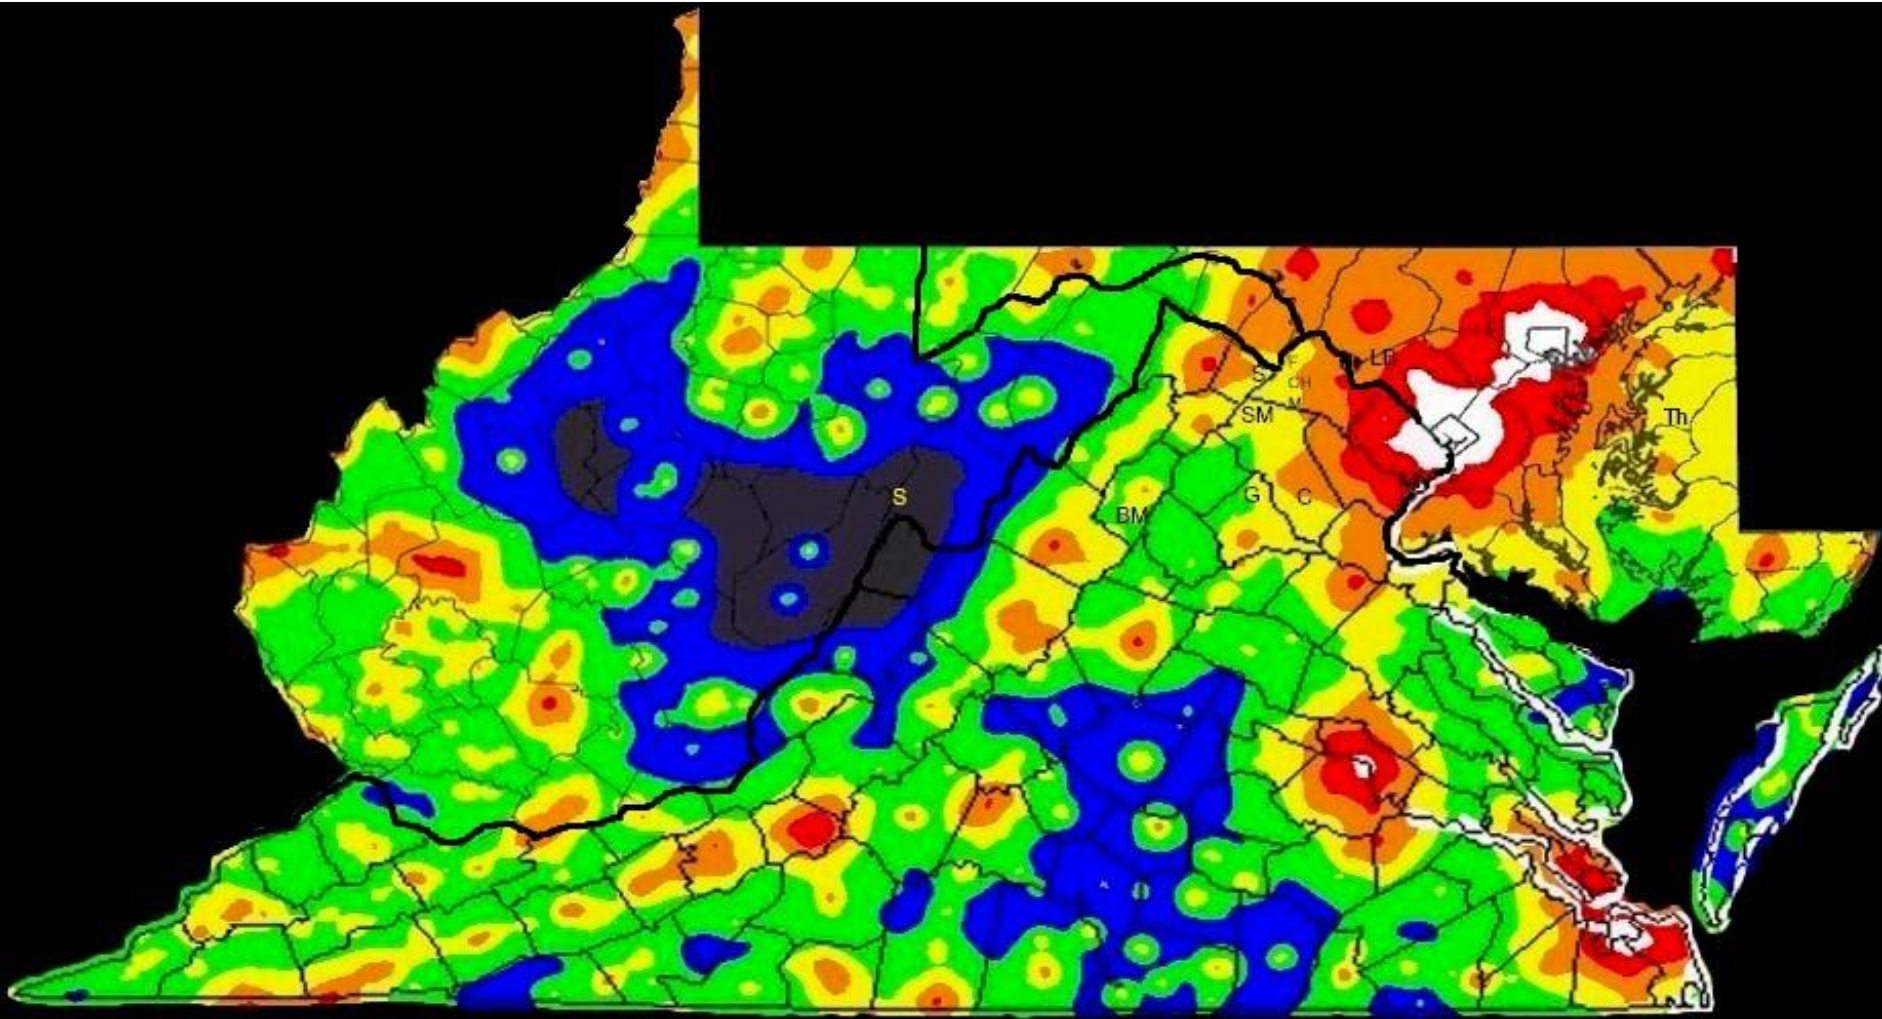

What is a Dark Sky?

RLEP

2017

Earth at Night
More information available at:
<http://apod.nasa.gov/ap081005.html>

Astronomy Picture of the Day
2008 October 5
<http://apod.nasa.gov/>

Bortle Scale Number	Color on Map	Limiting Magnitude	Sky Type	Description
1		8	Excellent Dark Site	Airglow is very weak and near horizon Zodiacal Light is across the night sky Milky Way casts shadows
2		7.5	Dark Site	Airglow is weakly visible Zodiacal Light casts shadows Milky way is very detailed
3		7	Rural	Clouds are faintly lit at horizon Zodiacal light visible well above horizon Milky Way appears complex
4		6.5	Rural/ Suburban	Clouds are lit only at horizon Zodiacal Light is visible halfway above horizon Milky Way structure starts to show
5		6	Suburban	Clouds and ground are faintly lit Some Zodiacal Light Milky Way is slightly more visible overhead
6		5.5	Bright Suburban	The sky glows gray at horizon Constellations are visible Milky Way visible overhead
7		5	Suburban/ Urban	The sky has a gray/yellow glow Bright constellations are visible No Milky Way
8		4.5	City	The sky has an orangeish glow Brightest constellations are visible No Milky Way
9		4 at best	Inner-City	The sky has a bright glow Only bright stars are visible No Milky Way

Light Pollution Map - Virginia

Natural unpolluted starry sky

Night Sky Brightness Comparison Nomogram (design by H. Spoelstra)

9
Inner City sky

7
Suburban/urban
transition

5
Suburban sky

3
Rural sky

1
Excellent dark
sky site

Class 6: Bright suburban sky

“Lost in Light” by Sriram Murali

LIGHT POLLUTION LEVEL - 5
MONTE BELLO OPEN SPACE PRESERVE, CA

Class 5: Suburban sky

LIGHT POLLUTION LEVEL - 4
PIGEON POINT LIGHTHOUSE, CA

Class 4: Rural/suburban transition

LIGHT POLLUTION LEVEL - 3
CRATER LAKE NATIONAL PARK, OR

Class 3: Rural sky

LIGHT POLLUTION LEVEL - 2
LASSEN NATIONAL PARK, CA

Class 2: Typical truly dark site

“Lost in Light” by Sriram Murali

LIGHT POLLUTION LEVEL - 1
EUREKA DUNES, DEATH VALLEY NP, CA